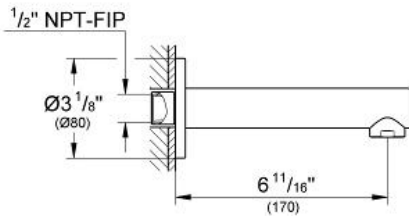

CONCETTO  
Tub Spout  
MODEL # 13274001

Pure Freude  
an Wasser

GROHE

ADA

**Product Description:**  
CONCETTO  
Tub Spout

**Standard Specification:**

- Wall mount
- GROHE StarLight chrome finish
- Flow control
- 1/2" NPT Male Threads
- 6 11/16" spout reach